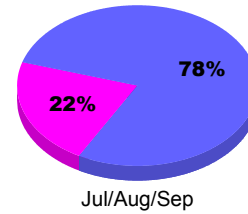

Membership Results
2011-2012

Membership
2010-2011

Month	Net Memb Goal	Actual New Memb	Actual Dropped Memb	Gain/Loss of Memb	Gain/Loss of Memb
Jul/Aug/Sep		37	-122	-85	-18
Totals		37	-122	-85	-18

Membership Results 2011-2012

Goal, New, Dropped, Gain/Loss

Comparison of Membership Gain/Loss

Current Year Compared to the Previous Year

Gender Comparison 2011-2012

Male Female